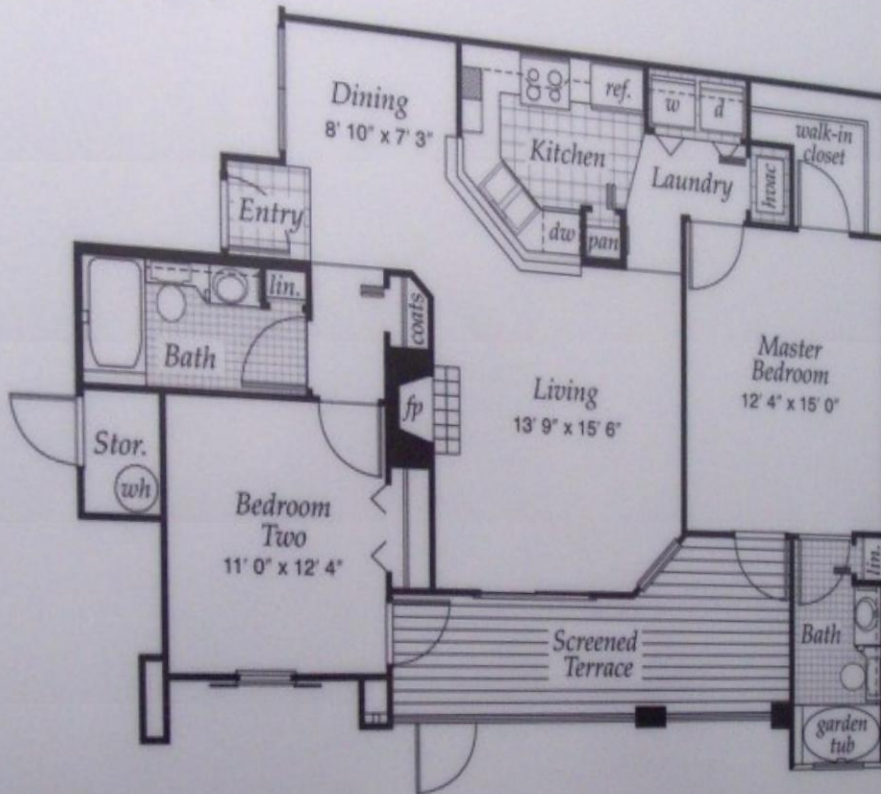

# Banyan

2 Bedroom - 2 Bath  
Total Sq.Ft. 1,291\*

OCEAN LINKS

\*Including screened terrace

OCEAN LINKS