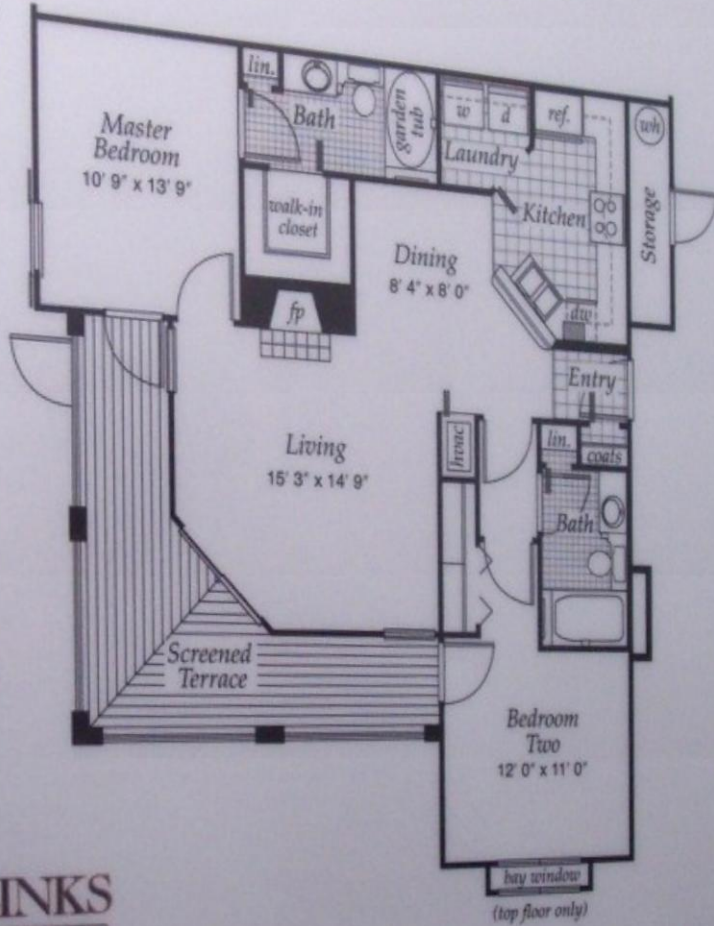

Chevel

2 Bedroom - 2 Bath
Total Sq.Ft. 1,306*

OCEAN LINKS

CELESTIAL

*Including screened terrace

OCEAN LINKS